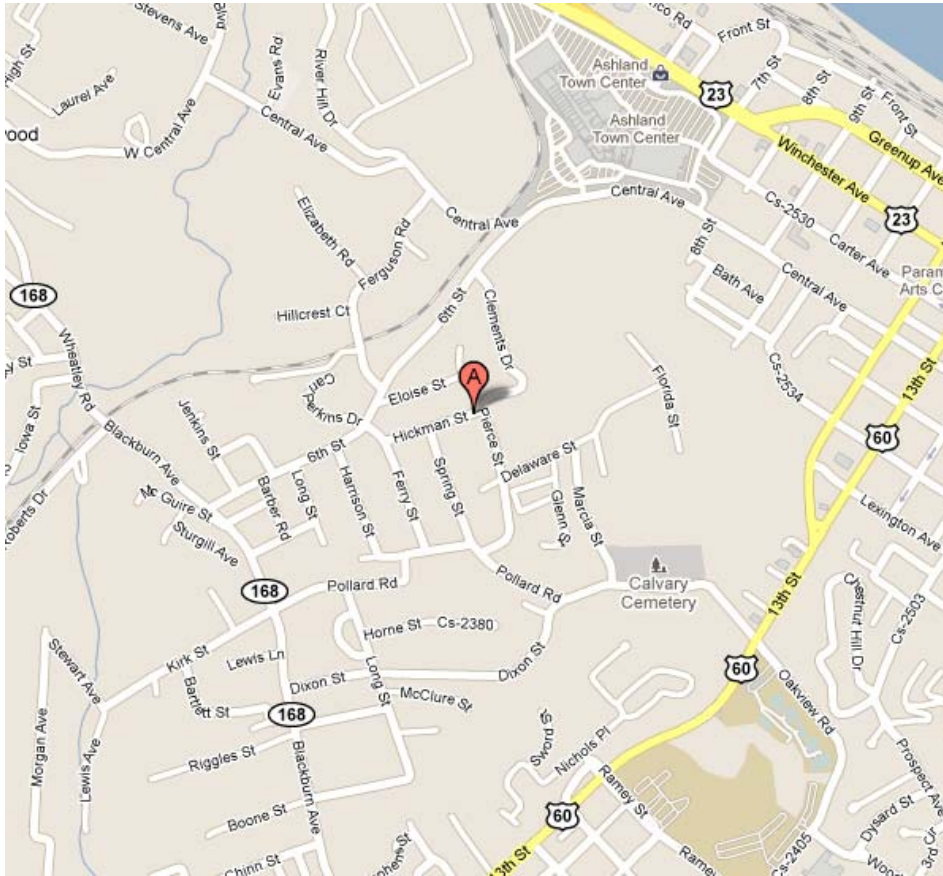

# Ashland Board of Education and Ashland Head Start

1820 Hickman Street

Ashland, KY 41101

## Arriving from the South

- Follow US 60 (13<sup>th</sup> Street) into Ashland
- Turn left on to Pollard Avenue
- Turn right on to Pierce Street
- Follow to top of hill; the facility will be on your right

## Arriving from the North

- Follow US 23 into Ashland
- Turn right onto US 60 (13<sup>th</sup> Street)
- Turn right onto Central Avenue
- Merge onto 6<sup>th</sup> Street
- Turn left on to Clements Drive
- Follow to the top of the hill; the facility will be on your left