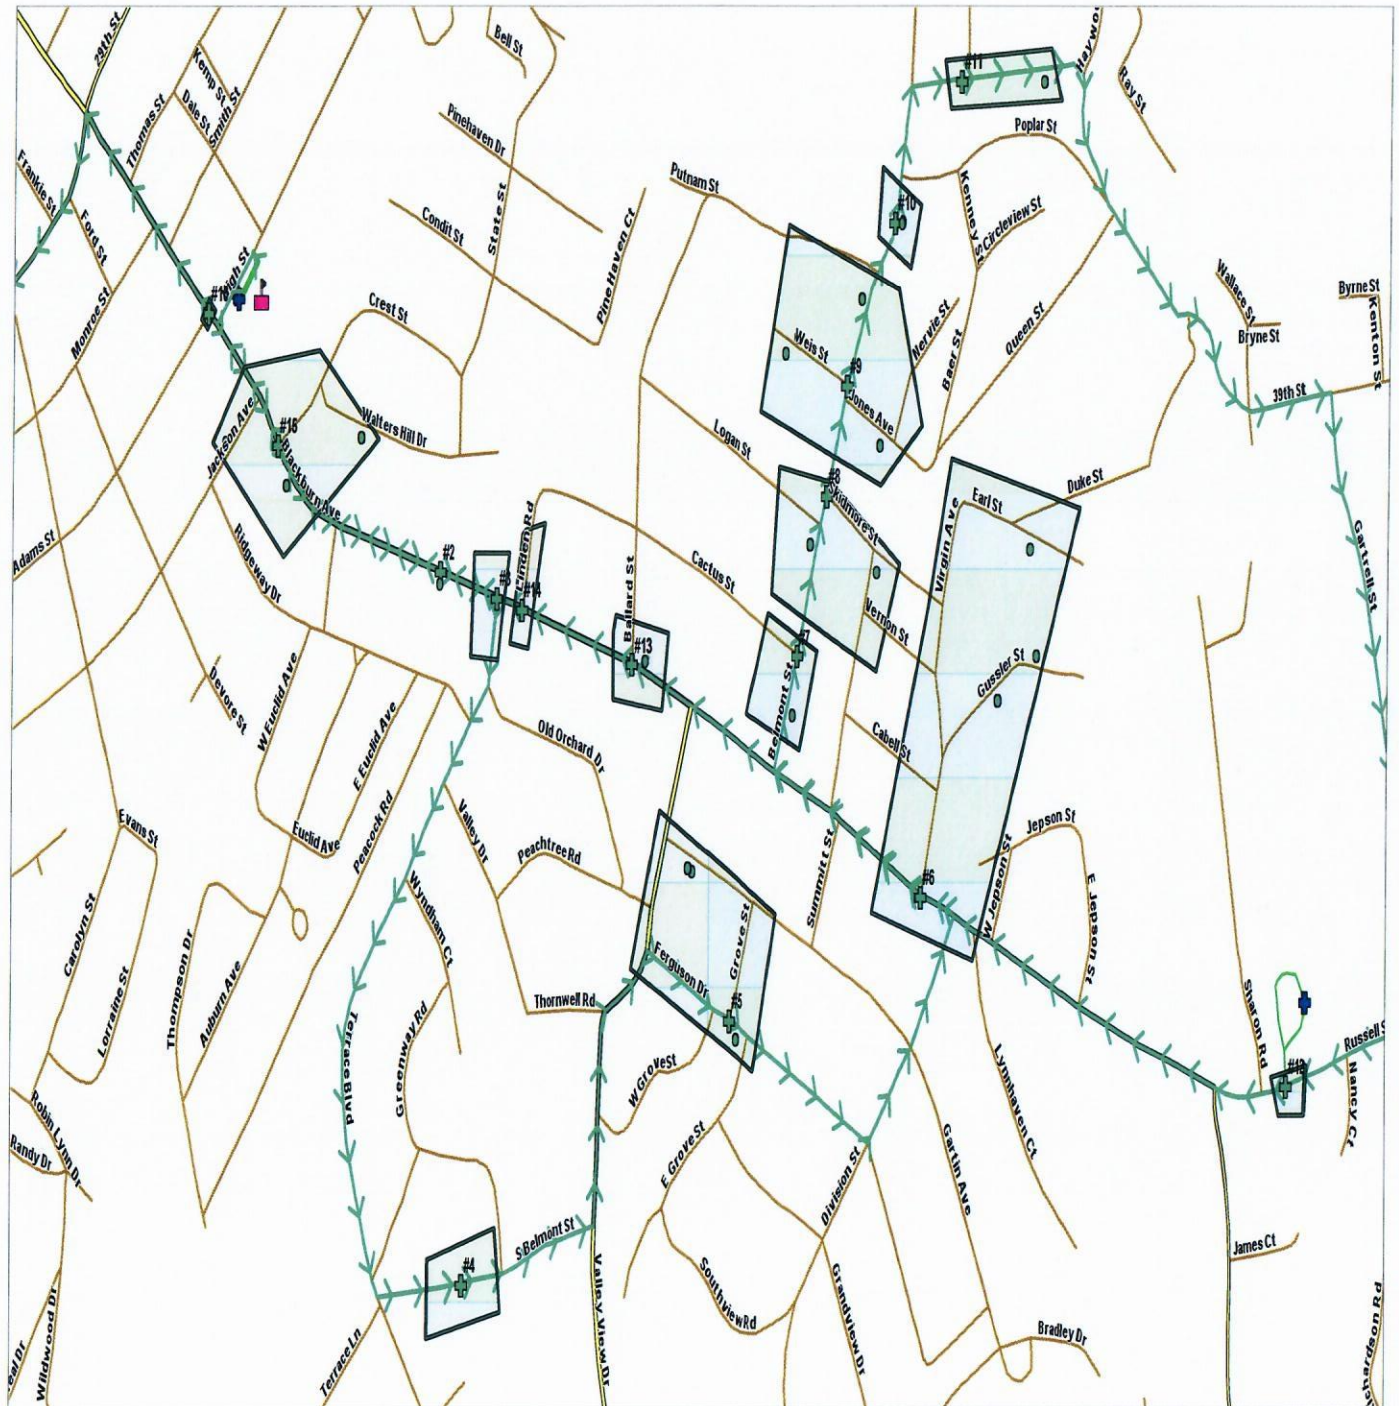

# Oakview Bus #15 PM

15

Shelley, Joshua

<u>TIME</u>	<u>LOCATION</u>
1 2:50 pm	OAKVIEW ELEMENTARY SCHOOL (100)
2 2:53 pm	3454 BLACKBURN AVE
3 2:54 pm	BLACKBURN AVE & TERRACE BLVD
4 2:56 pm	2930 S BELMONT ST
5 2:59 pm	FERGUSON DR & GROVE ST
6 3:01 pm	BLACKBURN AVE & VIRGIN AVE
7 3:02 pm	BELMONT ST & CACTUS ST
8 3:02 pm	BELMONT ST & SKIDMORE ST
9 3:03 pm	BELMONT ST & WEIS ST
10 3:04 pm	1826 BELMONT ST
11 3:05 pm	1704 39TH ST
12 3:08 pm	CHARLES RUSSELL BUS LOOP & RUSSELL ST
13 3:11 pm	BALLARD ST & BLACKBURN AVE
14 3:12 pm	BLACKBURN AVE & LINDEN RD
15 3:14 pm	BLACKBURN AVE & CREST ST
16 3:15 pm	ADAMS ST & BLACKBURN AVE
17 3:20 pm	YMCA
18 3:25 pm	BLAZER ARRIVAL

# Oakview Bus #20 PM

20

Stambough, Jeremy

<u>TIME</u>	<u>LOCATION</u>
1 2:55 pm	OAKVIEW ELEMENTARY SCHOOL (100)
2 3:00 pm	CONDIT ST & STATE ST
3 3:01 pm	BELL ST & MOORE ST
4 3:02 pm	LYDIA ST & MOORE ST
5 3:02 pm	MOORE ST & THOMAS ST
6 3:04 pm	29TH ST & HOLT ST
7 3:05 pm	29TH ST & NEWMAN ST & SPRING PARK
8 3:06 pm	29TH ST & LYNNWOOD AVE
9 3:06 pm	29TH ST & WALNUT AVE
10 3:07 pm	29TH ST & FOREST AVE
11 3:08 pm	FOREST AVE & MAPLE AVE
12 3:09 pm	ASHLAND AVE & NEWMAN ST
13 3:10 pm	ASHLAND AVE & HACKWORTH ST
14 3:10 pm	ASHLAND AVE & HOLT ST
15 3:11 pm	MOORE ST & SELLARS ST
16 3:12 pm	ELAM ST & MOORE ST
17 3:13 pm	DYSARD ST & WOODLAND AVE
18 3:14 pm	WOODLAND AVE & WILSHIRE BLVD
19 3:16 pm	CROOKS ST & MOORE ST